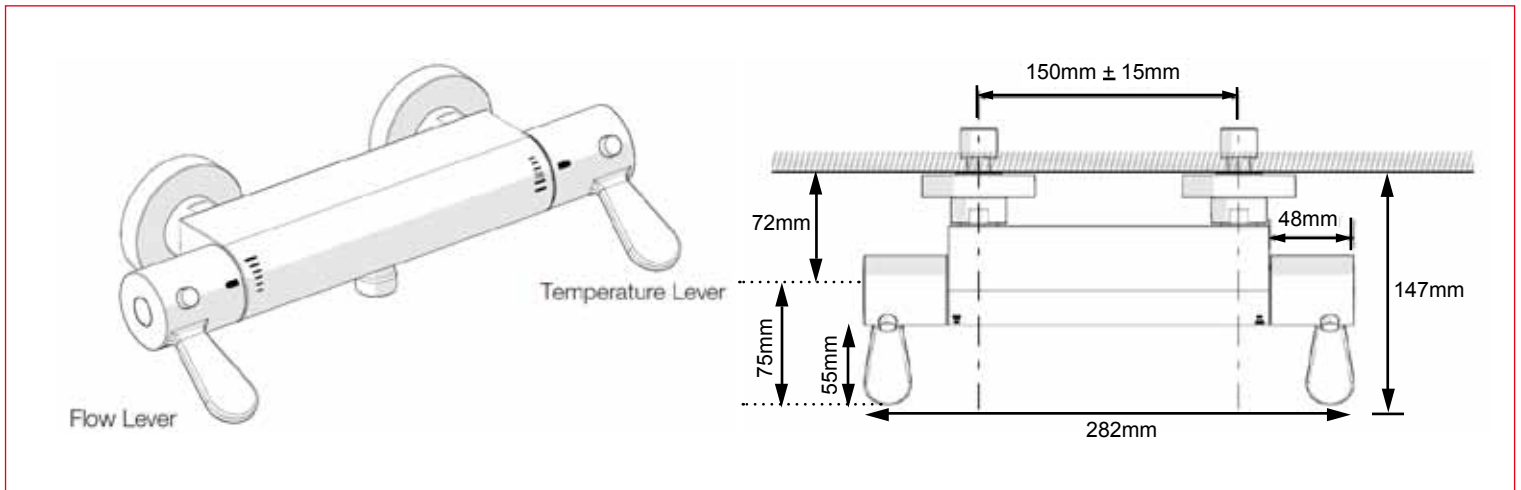

life. style. choice.

Product Overview: Easy to use Thermostatic bar mixer shower in chrome finish

- Features:**
- Reliable thermostatic performance supported by TMV3 approval
 - Brass body with chrome finish
 - Dual Independently operated flow and temperature controls
 - Supplied with 2m chrome hose, 1m chrome riser rail and easy clean chrome headset
 - Chrome soap dish included to keep all showering products easily accessible
 - Wall bracket provided offering flexible shower head positioning
 - Shower head has 3 adjustable spray patterns
 - Paddle operating levers
 - Integral double check valves ensures the elimination of backflow
 - Bottom outlet

Guarantee & Certification:

Product Specification:

Water Pressure: Min: 0.2 bar Max: 5 bar
Dimension for Fitting: 150mm inlet centres
Water Entry: Back
Inlet Connectors: 3/4" BSP
Max Static Pressure: 10 Bar
Valve Type: Bar Valve with dual Independent thermostatic and flow control
Approvals: TMV3, (BSEN1111:1999 BSEN1287:1999)
Max Pre-Set Temperature: 41°C
Approx ECO Flow: 7 - 8.5 litres per minute (when tested at 3 bar)

Both the temperature and flow rates are limited by the override buttons on the levers, however these rates can be altered to suit client preference at the commissioning stage of installation.

Dimensions: